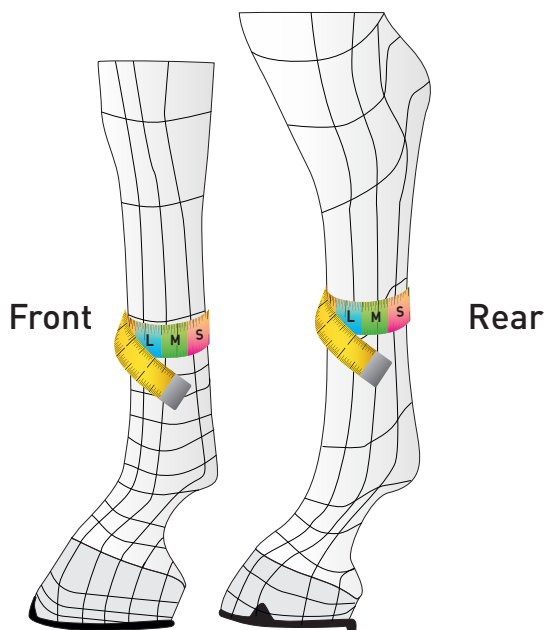

# VEREDUS SIZE CHART

## FRONT LEG - REAR LEG

### Cannon bone circumference

Product size	FRONT LEG	REAR LEG
<b>S</b>	17-19 cm 6.7-7.5 inch	19.5-21.5cm 7.7-8.5 inch
<b>M</b>	19.5-22 cm 7.7-8.7 inch	22-24 cm 8.7-9.5 inch
<b>L</b>	22.5-24 cm 8.9 -9.5 inch	24.5-26 cm 9.7-10.3 inch

## CANNON BONE CIRCUMFERENCE

Product size	FRONT LEG	REAR LEG
<b>S</b>	17-19 cm 6.7-7.5 inch	19.5-21.5 cm 7.7-8.5 inch
<b>M</b>	19.5-22 cm 7.7-8.7 inch	22-24 cm 8.7-9.5 inch
<b>L</b>	22.5-24 cm 8.9-9.5 inch	24.5-26 cm 9.7-10.3 inch