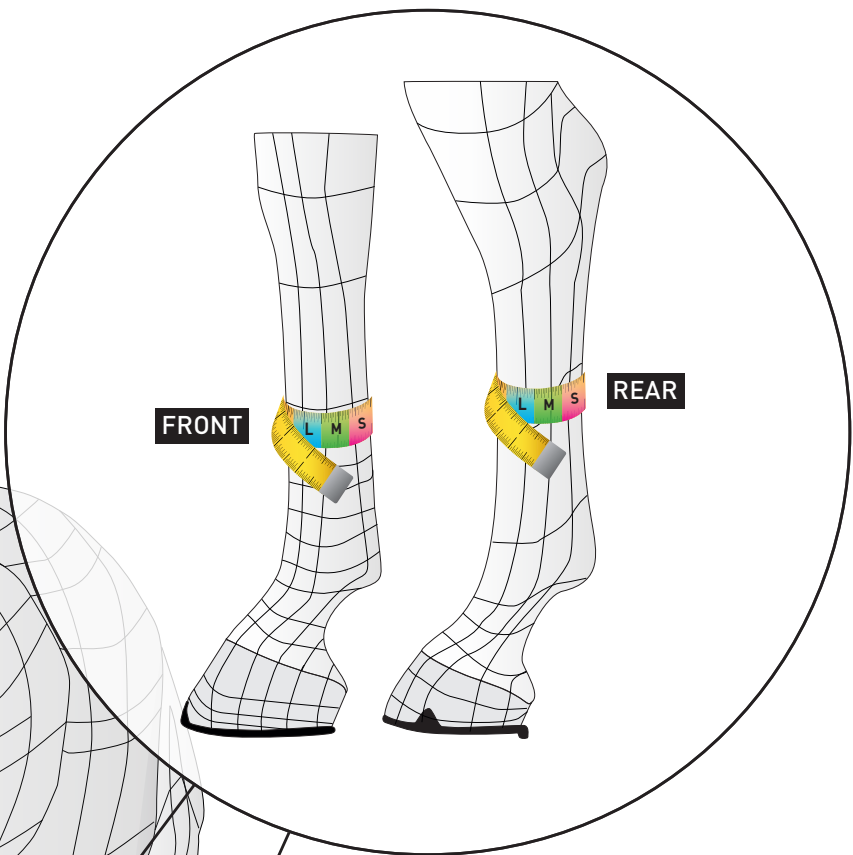

# VEREDUS SIZE CHART

## FRONT LEG - REAR LEG

### Cannon bone circumference

Product size	FRONT LEG	REAR LEG
<b>S</b>	17-19 cm 6.7-7.5 inch	19.5-21.5cm 7.7-8.5 inch
<b>M</b>	19.5-22 cm 7.7-8.7 inch	22-24 cm 8.7-9.5 inch
<b>L</b>	22.5-24 cm 8.9 -9.5 inch	24.5-26 cm 9.7-10.3 inch

## CANNON BONE CIRCUMFERENCE

Product size	FRONT LEG	REAR LEG
<b>S</b>	17-19 cm 6.7-7.5 inch	19.5-21.5 cm 7.7-8.5 inch
<b>M</b>	19.5-22 cm 7.7-8.7 inch	22-24 cm 8.7-9.5 inch
<b>L</b>	22.5-24 cm 8.9-9.5 inch	24.5-26 cm 9.7-10.3 inch