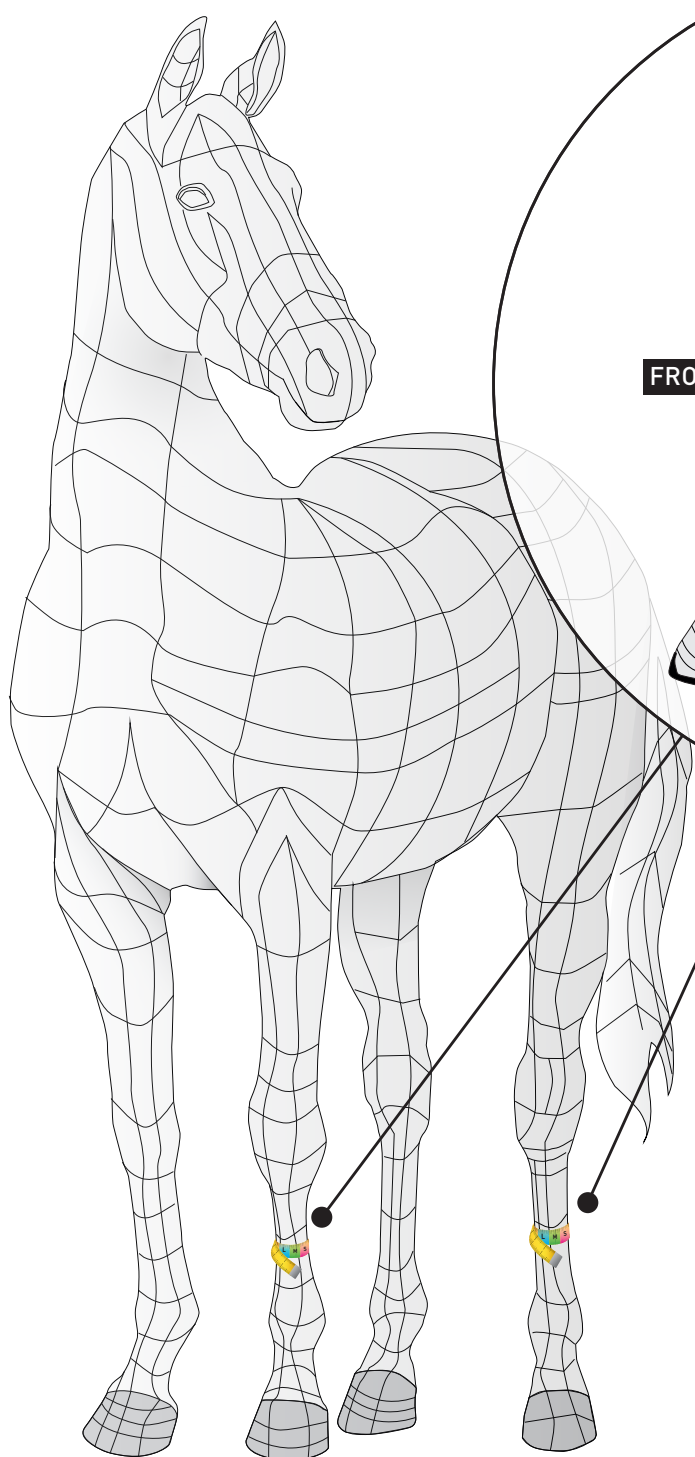

# VEREDUS SIZE CHART

## FRONT LEG - REAR LEG

### Cannon bone circumference

Product size	FRONT LEG	REAR LEG
<b>S</b>	17-19 cm 6.7-7.5 inch	19.5-21.5cm 7.7-8.5 inch
<b>M</b>	19.5-22 cm 7.7-8.7 inch	22-24 cm 8.7-9.5 inch
<b>L</b>	22.5-24 cm 8.9 -9.5 inch	24.5-26 cm 9.7-10.3 inch

## CANNON BONE CIRCUMFERENCE

Product size	FRONT LEG	REAR LEG
<b>S</b>	17-19 cm 6.7-7.5 inch	19.5-21.5 cm 7.7-8.5 inch
<b>M</b>	19.5-22 cm 7.7-8.7 inch	22-24 cm 8.7-9.5 inch
<b>L</b>	22.5-24 cm 8.9-9.5 inch	24.5-26 cm 9.7-10.3 inch